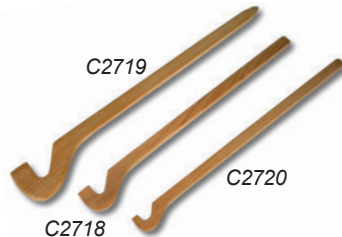

SHIMPO WOOD TOOLS

Shimpo Ceramics makes these traditional Japanese-style pottery tools, carefully selected for your wheelthrowing needs. The GYOBERA throwing tool (C150s) is ideal for shaping the wall and compressing the bottom of a thrown piece. Use the C161 - C163 combing tools to create texture and patterns.

Short Gyobera:

C151	#1 (5"L x 27/8"W).....	\$23.25
C152	#2 (5"L x 21/2"W).....	\$22.00
C153	#3 (5"L x 17/8"W).....	\$20.75
C15S	Set of 3.....	\$59.50

Long Gyobera:

C151L.....	#1 (103/4"L x 21/2"W)	\$25.00
C152L	#2 (103/4"L x 21/8"W)	\$24.00
C153L	#3 (103/4"L x 11/2"W).....	\$22.50
C15T.....	Set of 3.....	\$64.50

Combing Tool:

C161	Combing Tool Large.....	\$14.25
C162	Combing Tool Medium	\$12.75
C163	Combing Tool Small.....	\$12.25
C16S	Combing Tool Set of 3.....	\$35.25

Throwing Stick:

C2718	Large	\$9.50
C2719	Medium	\$8.75
C2720	Small	\$7.75
C27S	Set of 3.....	\$23.50